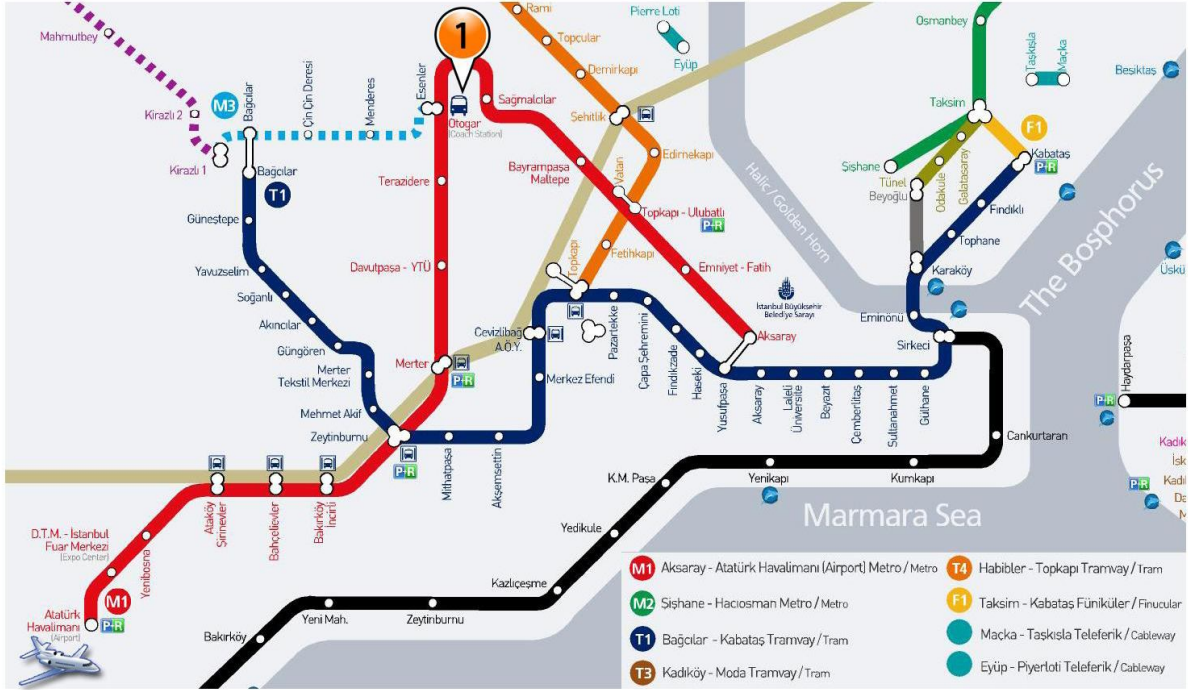

## Transport option from Airport to Congress Center (Klassis Resort Hotel / Silivri)

### Istanbul Railway Map

#### Airport M1 Metro

"Airport Station" to "Otogar (Coach Station)"

"Otogar (Coach Station)" to "Silivri" direction with Intercity Bus.

Can come with "Istanbul Seyahat" bus company. No:67-68-69

Get off "Silivri Coach Station" and take a taxi.

OR

One congress staff will be also in the **Silivri Coach Station** (Istanbul Seyahat Office) so your transportation to congress hotel can be supplied for certain period during day time. If you request transportation from Silivri Coach Station please inform us up to **15th September**.